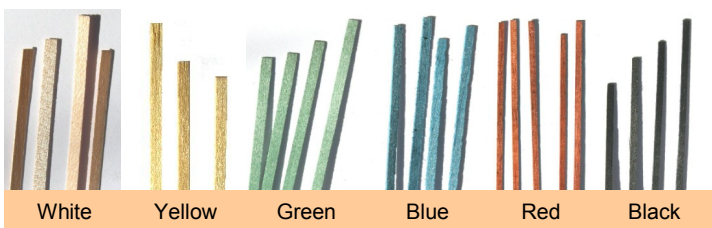

7.5 Coloured Timber Strips (Length 950mm)

7.5.1 White		7.5.5 Yellow	
COLS253	0.6x3mm	COLS260	1.0x1mm
COLS255	0.6x4mm	COLS261	1.0x2mm
COLS254	1.0x3mm	COLS262	1.0x3mm
7.5.2 Red		COLS263	1.0x4mm
AM2491/03	1.0x3mm	COLS264	3.0x3mm
7.5.3 Blue		7.5.6 Black	
COLS294	1.0x3mm	COLS293	1.0x4mm
7.5.4 Green		AM2492/12	0.5x5mm
AM2490/06	1.0x1mm		
COLS283	1.0x4mm